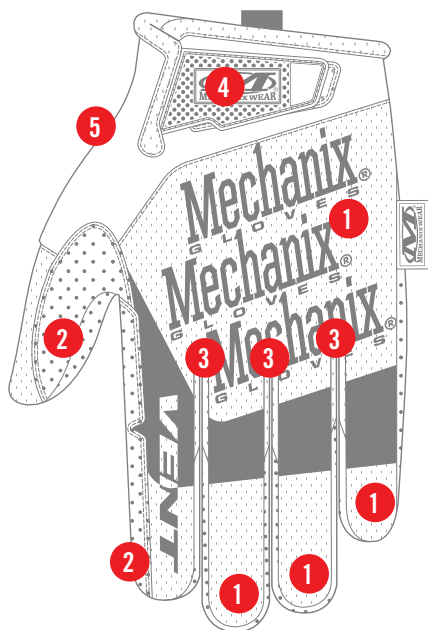

SPECIALTY VENT

SPECIALTY HAND PROTECTION

The Specialty Vent glove provides working hands with evaporative cooling on those sauna-like workdays with its fully ventilated design. The fully perforated palm combines with a breathable mesh back-of-hand to circulate air throughout the entire glove and keep your hands cool and comfortable while you work. Perforated synthetic reinforces high-wear areas of the thumb and index finger for added durability when using hand tools. The low-profile wrist closure creates a seamless fit to the wrist, while the micro-fleece thumb panel serves as a convenient place to wipe the sweat falling from your brow.

TOP VENTILATION

Lightweight mesh eliminates heat build-up, reduces fatigue and keeps hands cool and comfortable.

PALM VENTILATION

Perforated palm allows for maximum airflow.

SPECIALTY VENT

AVAILABLE COLORS

MSV-00 GREY

XXXS	XXS	XS	S	M	L	XL	XXL	XXXL
05	06	07	08	09	10	11	12	13

FEATURES

1. Lightweight mesh eliminates heat build-up.
2. Perforated thumb and index finger reinforcement.
3. Perforated finger fourchettes.
4. Low-profile Thermal Plastic Rubber (TPR) hook and loop closure provides a secure fit to the wrist.
5. Micro-fleece sweat wipe.
6. Fully perforated palm allows for maximum airflow.