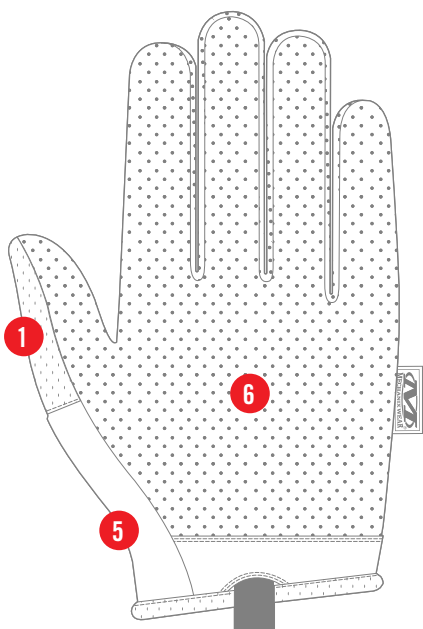

SPECIALTY VENT

SPECIALTY HAND PROTECTION

The Specialty Vent glove provides working hands with evaporative cooling on those sauna-like workdays with its fully ventilated design. The fully perforated palm combines with a breathable mesh back-of-hand to circulate air throughout the entire glove and keep your hands cool and comfortable while you work. Perforated synthetic reinforces high-wear areas of the thumb and index finger for added durability when using hand tools. The low-profile wrist closure creates a seamless fit to the wrist, while the micro-fleece thumb panel serves as a convenient place to wipe the sweat falling from your brow.

TOP VENTILATION

Lightweight mesh eliminates heat build-up, reduces fatigue and keeps hands cool and comfortable.

PALM VENTILATION

Perforated palm allows for maximum airflow.

SPECIALTY VENT

AVAILABLE COLORS

MSV-00 GREY

XXXS	XXS	XS	S	M	L	XL	XXL	XXXL
05	06	07	08	09	10	11	12	13

FEATURES

1. Lightweight mesh eliminates heat build-up.
2. Perforated thumb and index finger reinforcement.
3. Perforated finger fourchettes.
4. Low-profile Thermal Plastic Rubber (TPR) hook and loop closure provides a secure fit to the wrist.
5. Micro-fleece sweat wipe.
6. Fully perforated palm allows for maximum airflow.