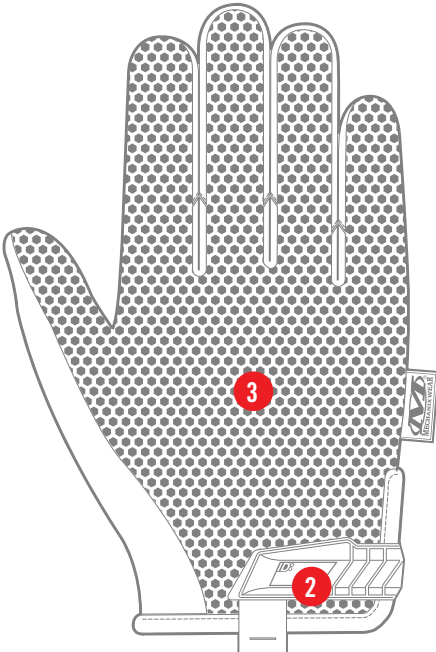

### EXTRA GRIP

Armortex® Grip wraps the thumb and index finger for more control.

# THE ORIGINAL® GRIP

AVAILABLE COLORS

MGG-05 BLACK

XXXS	XXS	XS	S	M	L	XL	XXL	XXXL
05	06	07	08	09	10	11	12	13

## FEATURES

1. Form-fitting TrekDry® material helps keep hands cool and comfortable.
2. Thermal Plastic Rubber (TPR) hook and loop closure provides a secure fit.
3. Armortex® Grip displaces liquids and provides durable gripping power.