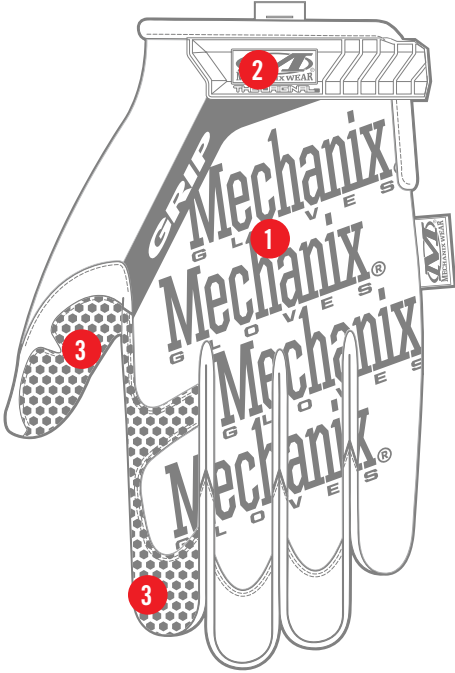

### EXTRA GRIP

Armortex® Grip wraps the thumb and index finger for more control.

### CONTROL

Armortex® Grip provides durable gripping power in dry, oily and wet conditions.

# THE ORIGINAL® GRIP

AVAILABLE COLORS

MGG-05 BLACK

XXXS	XXS	XS	S	M	L	XL	XXL	XXXL
05	06	07	08	09	10	11	12	13

## FEATURES

1. Form-fitting TrekDry® material helps keep hands cool and comfortable.
2. Thermal Plastic Rubber (TPR) hook and loop closure provides a secure fit.
3. Armortex® Grip displaces liquids and provides durable gripping power.